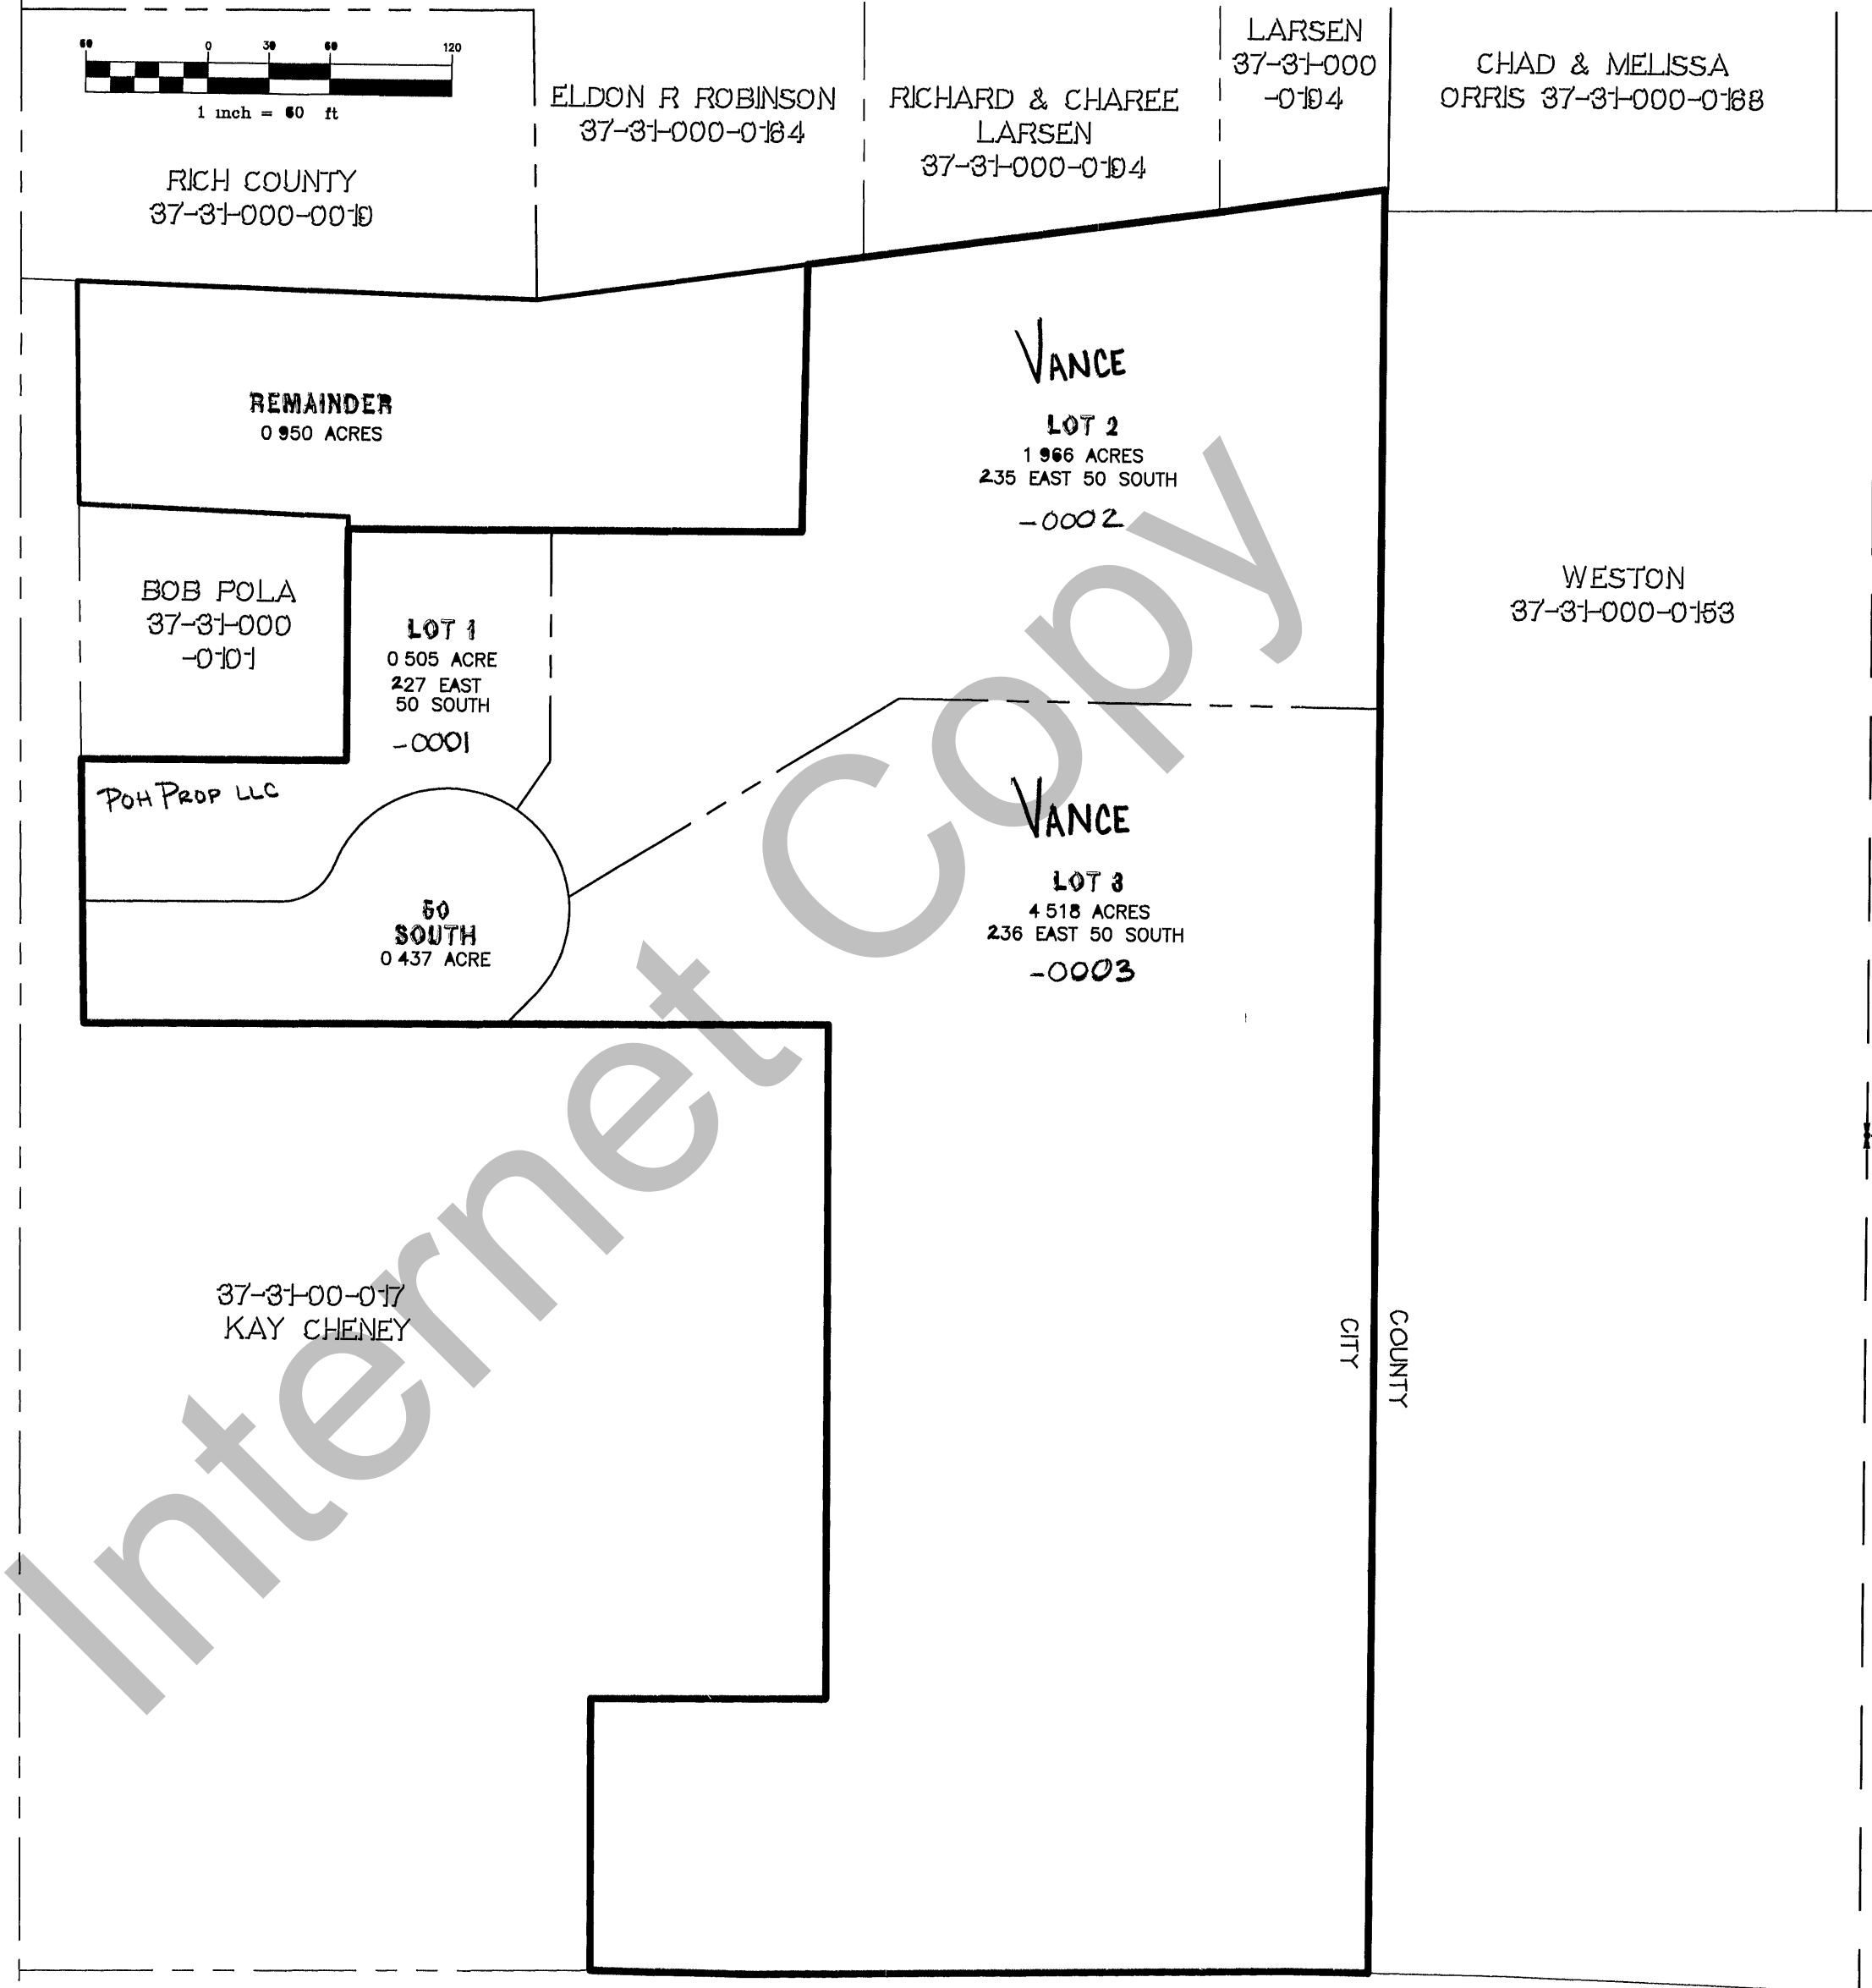

200 EAST

ELDON R ROBINSON  
37-31-000-0184

RICHARD & CHAREE  
LARSEN  
37-31-000-0104

LARSEN  
37-31-000  
-0104

CHAD & MELISSA  
ORRIS 37-31-000-0188

RICH COUNTY  
37-31-000-0010

REMAINDER  
0.950 ACRES

VANCE

LOT 2  
1.966 ACRES  
235 EAST 50 SOUTH  
-0002

BOB POLA  
37-31-000  
-0101

LOT 1  
0.505 ACRE  
227 EAST  
50 SOUTH  
-0001

WESTON  
37-31-000-0153

POH PROP LLC

VANCE

LOT 3  
4.518 ACRES  
236 EAST 50 SOUTH  
-0003

50  
SOUTH  
0.437 ACRE

37-31-00-017  
KAY CHENEY

CITY  
COUNTY

Internet Copy

37-31-200-0000-0003