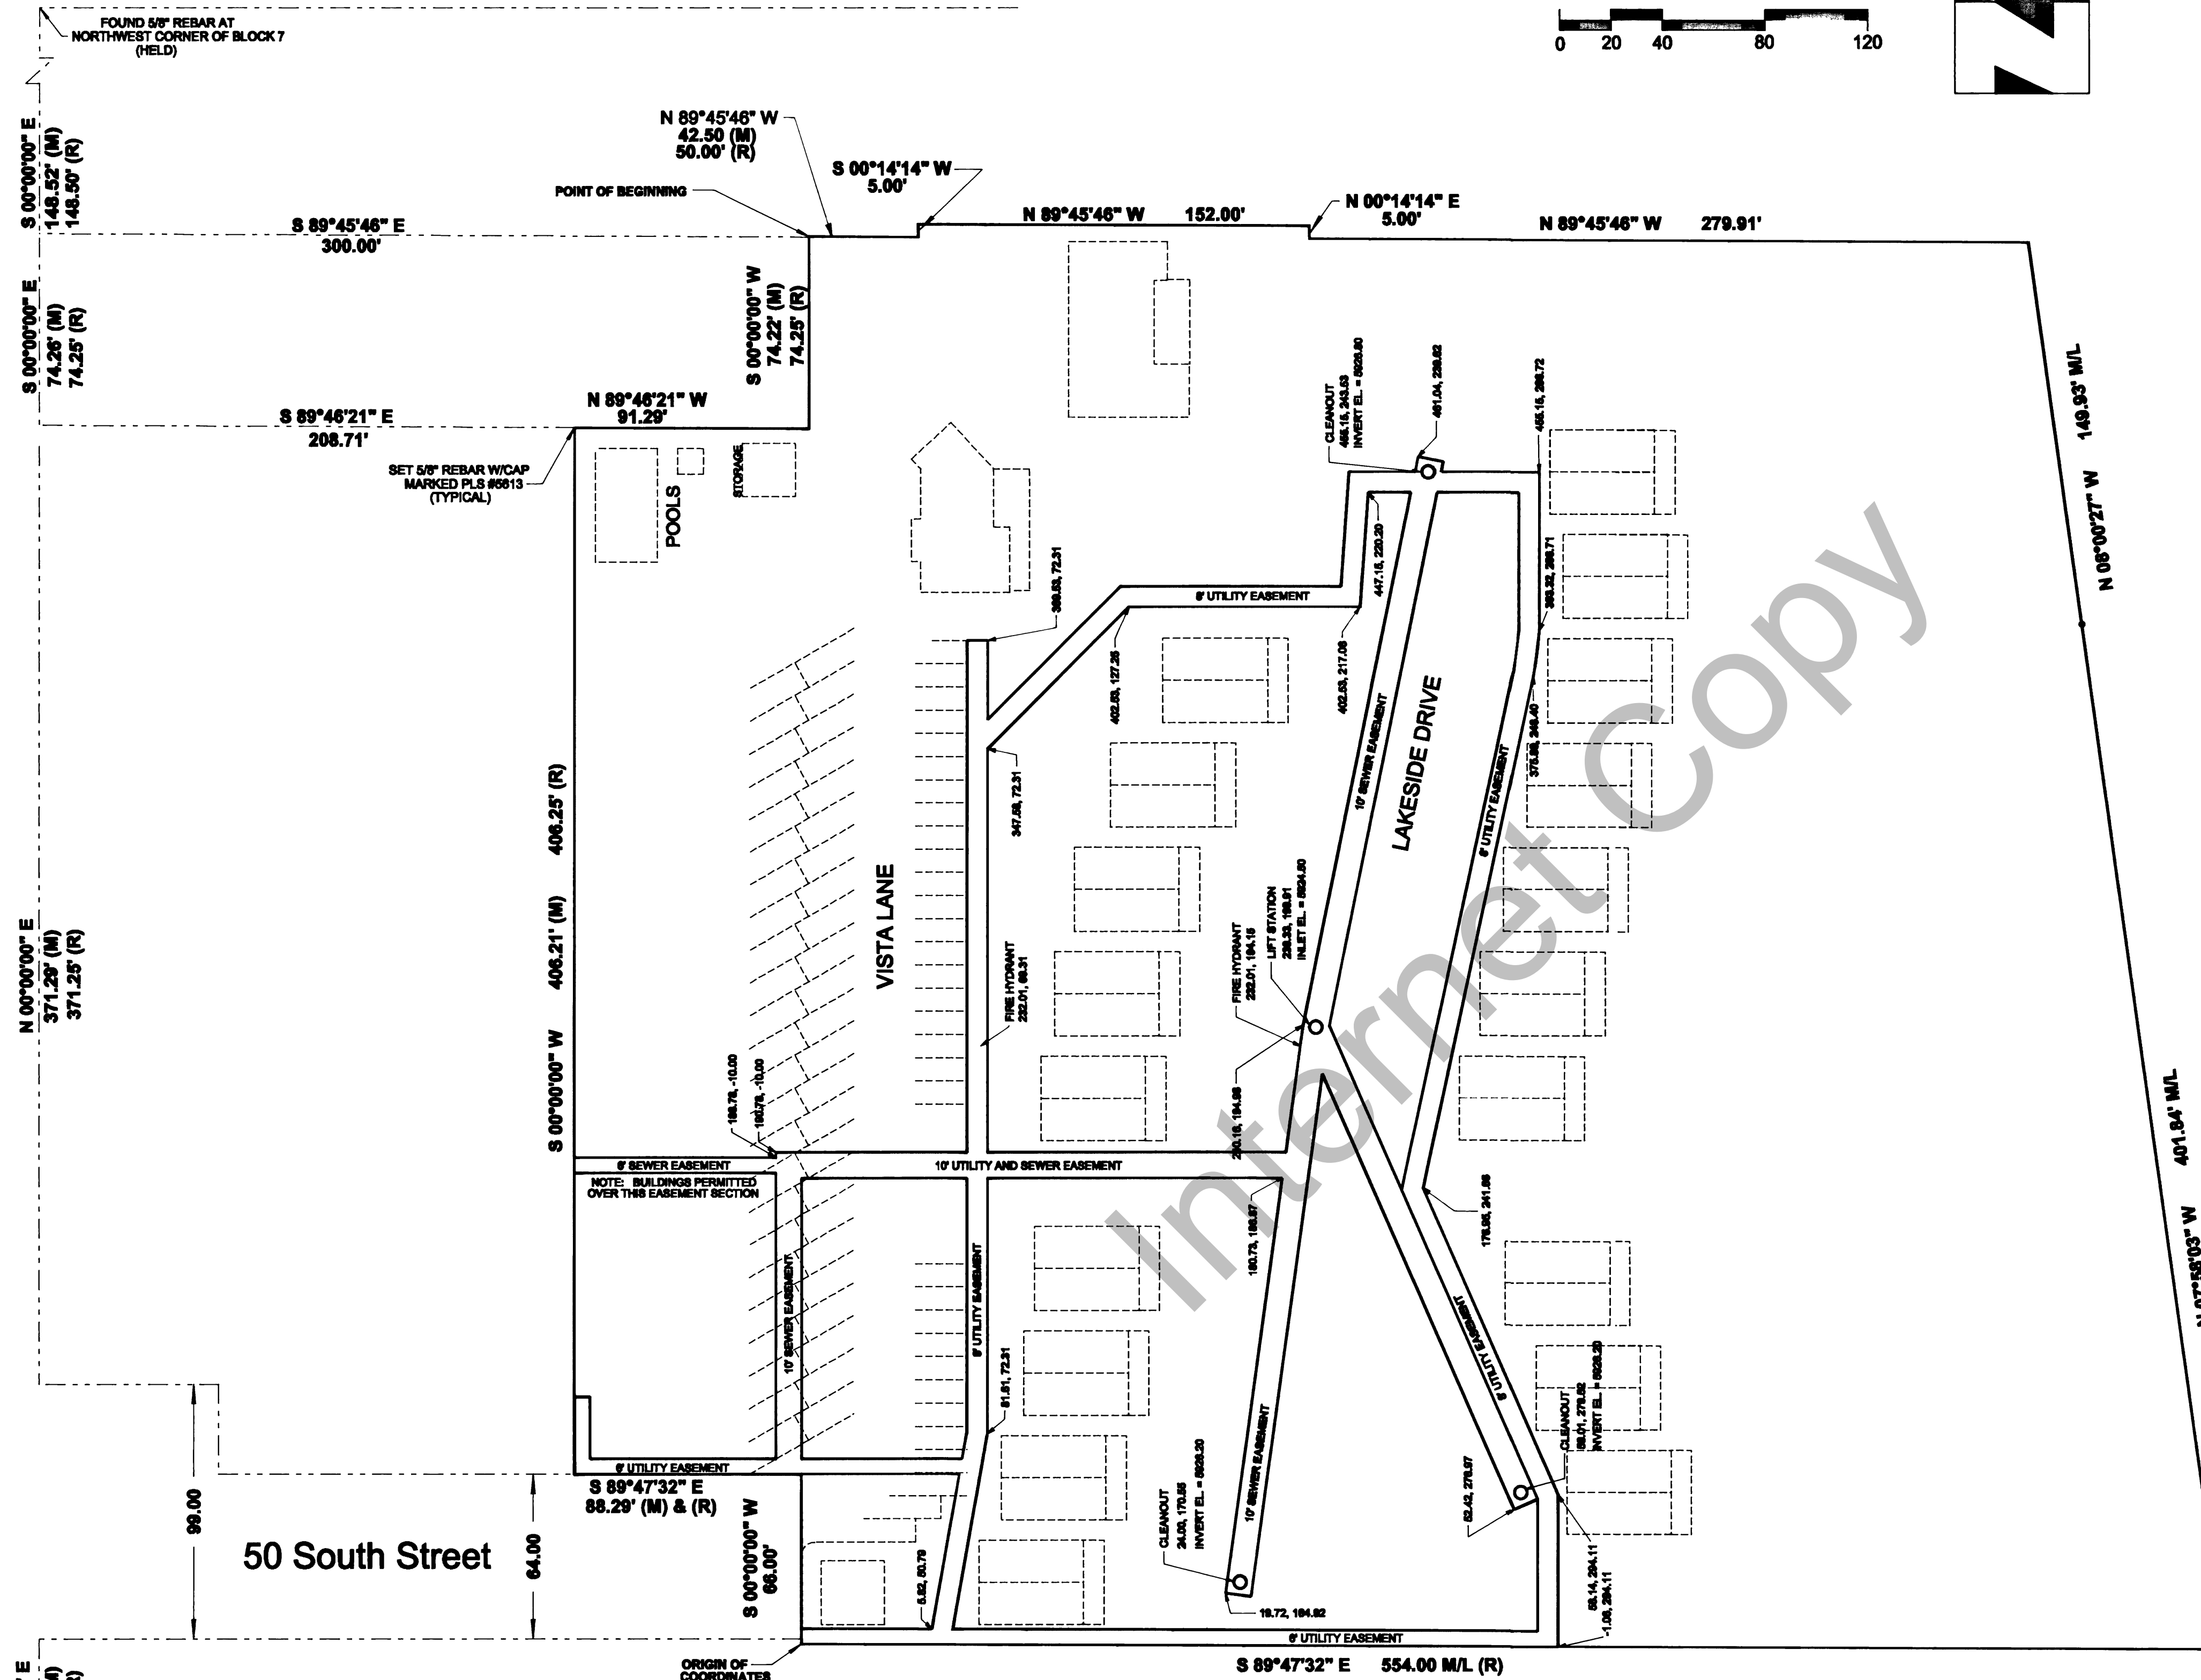

75 North Street

U.S. Highway 89

Utah Highway 30

Bear Lake

NOTE

EASEMENT LOCATIONS ARE SHOWN IN CARTESIAN COORDINATES FROM THE ORIGIN OF COORDINATES AT THE SOUTHWEST CORNER OF THE PROPERTY AS SHOWN ON THE MAP. COORDINATES ARE GIVEN WITH, FIRST, THE NORTH DISTANCE AND, SECOND, THE EAST DISTANCE FROM THE ORIGIN OF COORDINATES.

EASEMENT LOCATION MAP OF
LAKE MEADOW LODGE

ALSO KNOWN AS EXHIBIT "A" TO THE MANAGEMENT
DECLARATION OF LAKE MEADOW LODGE

A PLANNED UNIT DEVELOPMENT
LOCATED IN SECTION 21, T14N R5E, SLB&M
GARDEN CITY, RICH COUNTY, UTAH